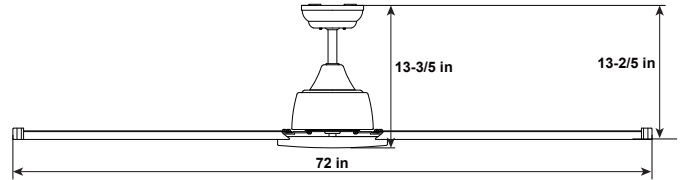

13.6"(H) x 72"(W)

The WFL Ceiling Fan is the perfect combination of style and functionality for any room. With its sleek and modern design, it adds a touch of elegance to your space while providing efficient cooling and illumination. Key features include: